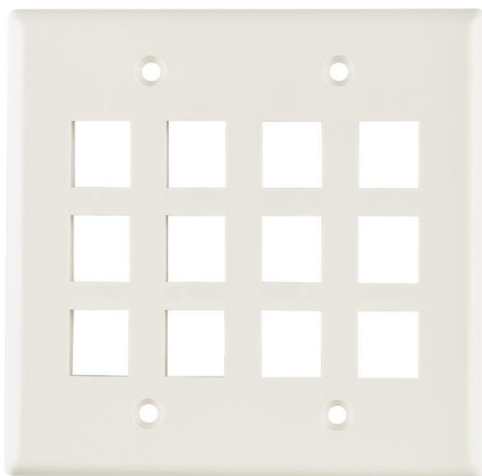

## Specification Sheet

Part Number: FPDG12-FW

Dual Gang 12 Port Flush Mount Faceplate, ABS 94V-0, Office White, 1/pkg

<b>Article Number</b>	854-39224
<b>Type</b>	FPDG12
<b>Color</b>	Office White (OEWH)
<b>Features &amp; Benefits</b>	<ul style="list-style-type: none"><li>• Faceplate easily snaps into standard modular furniture openings and accommodate modular jacks and multimedia modules, providing solutions for voice, coax, audio, video and fiber applications.</li></ul>
<b>Quantity Per</b>	bag
<b>Product Description</b>	HellermannTyton standard faceplates are easily configured, allowing for additions, deletions or changes to connections. This smooth finish, flush mount faceplate enables quick and easy installations. Offered in single gang and dual gang styles, HellermannTyton standard faceplates are offered in 1, 2, 3, 4, 6 and 12 port configurations.
<b>Short Description</b>	Dual Gang 12 Port Flush Mount Faceplate, ABS 94V-0, Office White, 1/pkg

**Global Part Name**

FPDG12

**Technical Description**

Dual Gang 12 Port Flush Mount Faceplate, Office White

**Port Count**

12

**Variant**

Standard

**Material**

Acrylonitrile Butadiene Styrene (ABS94V-0)

**Material Shortcut**

ABS94V-0

**Package Quantity(Imperial)**

1

**Package Quantity (Metric)**

1