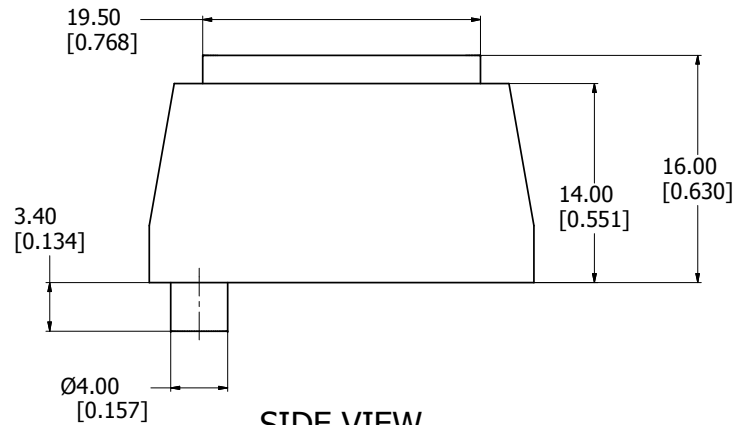

BOTTOM VIEW

SIDE VIEW

MOUNTING HOLE LOCATIONS

EXPLODED ASSEMBLY VIEW  
(PLATE NOT INCLUDED)

M797-24	
Foot Base - Matte Black ABS Plastic	
Anti-Skid Insert - Soft Beige Rubber	
Hardware	
2 Screws - Cheesehead M4 x 16	
4 Washers	
2 Nuts - M4 Thread	
**note feet sold in pairs	