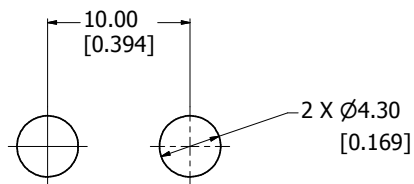

BOTTOM VIEW

SIDE VIEW

MOUNTING HOLE LOCATIONS

EXPLODED ASSEMBLY VIEW  
(PLATE NOT INCLUDED)

M797-24	
Foot Base - Matte Black ABS Plastic	
Anti-Skid Insert - Soft Beige Rubber	
Hardware	
2 Screws - Cheesehead M4 x 16	
4 Washers	
2 Nuts - M4 Thread	
**note feet sold in pairs	