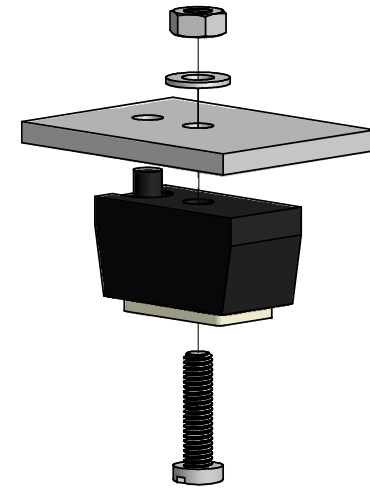

BOTTOM VIEW

SIDE VIEW

MOUNTING HOLE LOCATIONS

EXPLODED ASSEMBLY VIEW  
(PLATE NOT INCLUDED)

M797-24	
Foot Base - Matte Black ABS Plastic	
Anti-Skid Insert - Soft Beige Rubber	
Hardware	
2 Screws - Cheesehead M4 x 16	
4 Washers	
2 Nuts - M4 Thread	
**note feet sold in pairs	