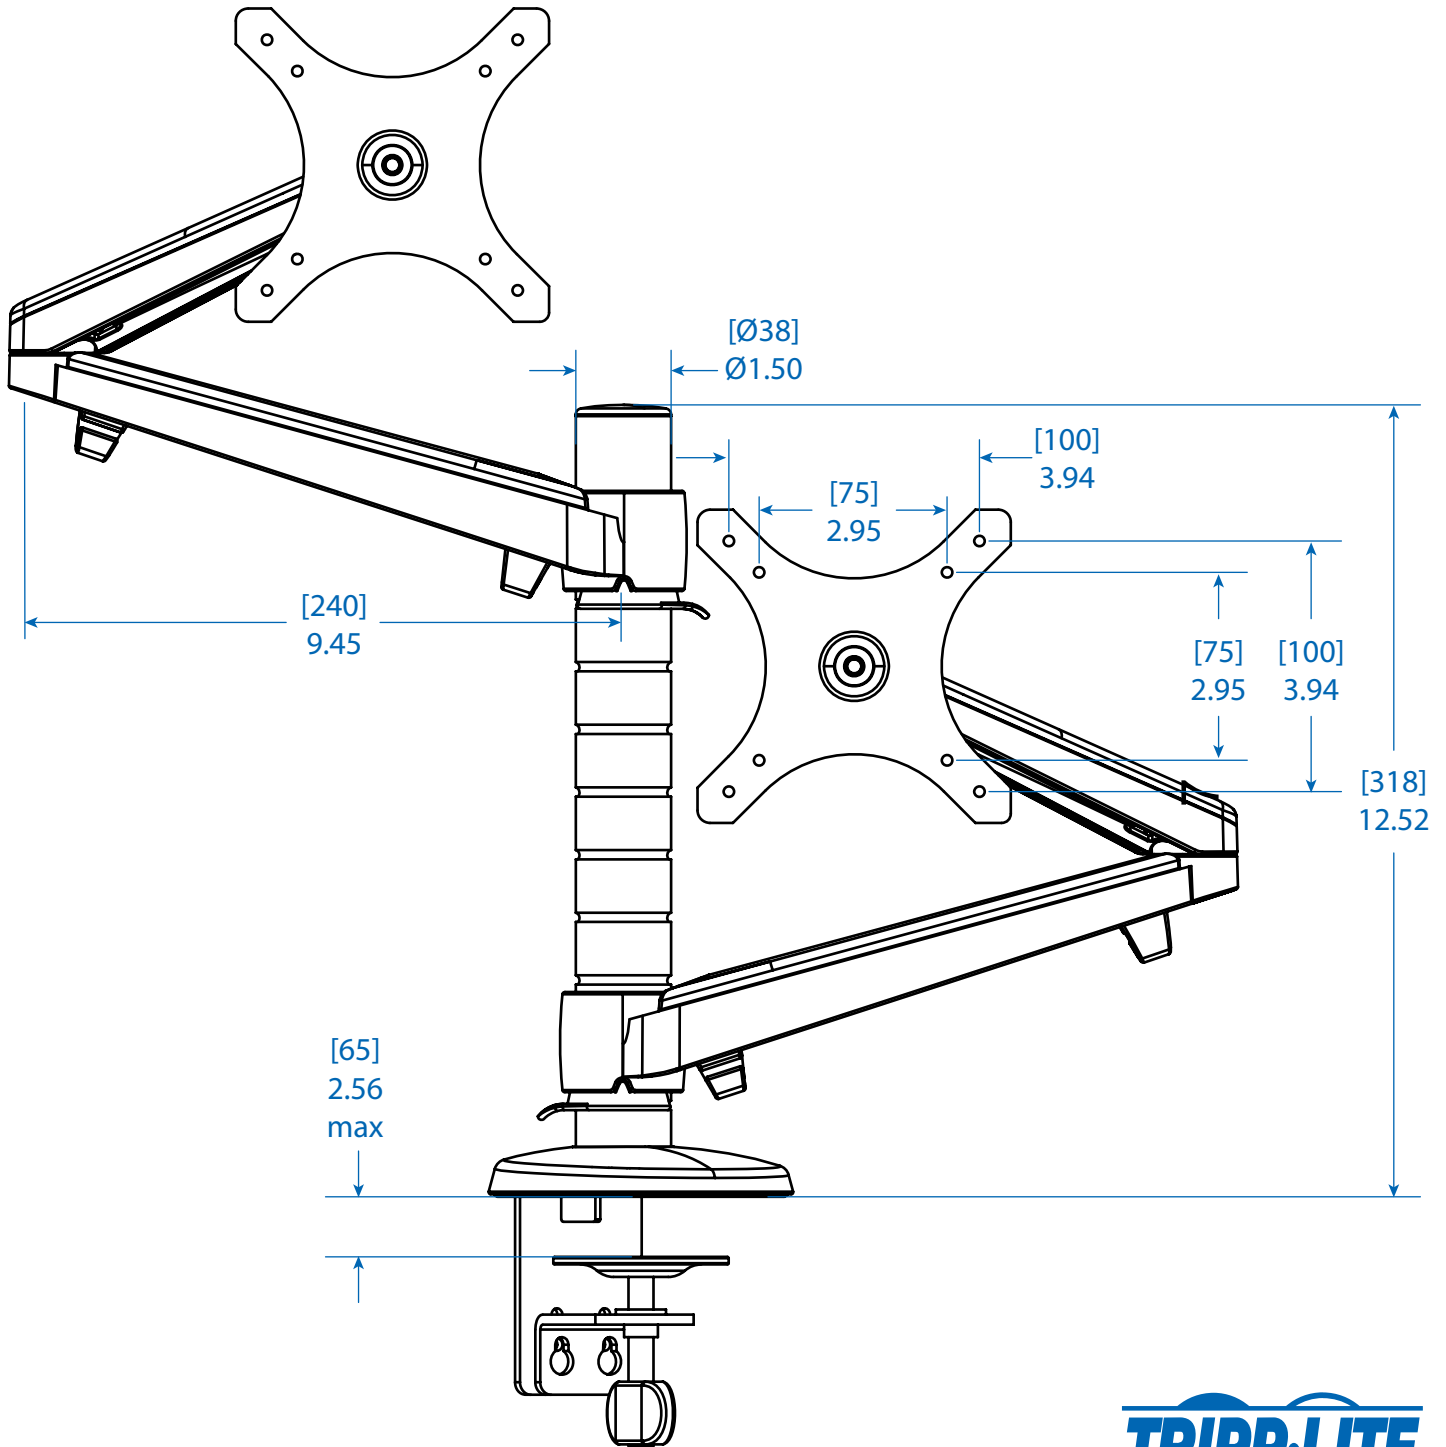

MODEL:

# DDR1327DCS

Dimensions: [mm] INCHES

Tripp Lite has a policy of continuous improvement. Specifications are subject to change without notice.

1111 W. 35th Street  
Chicago, IL 60609 USA  
773.869.1234  
www.tripplite.com