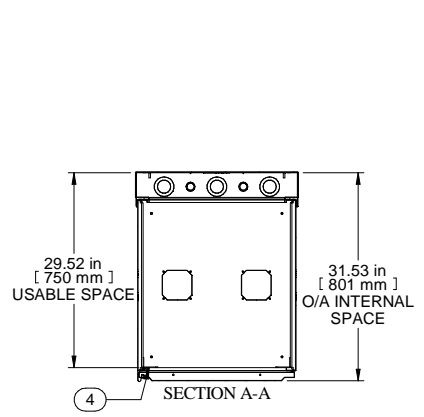

ISOMETRIC

POWER BAR MOUNTING WITHOUT 'U' SPACE

Item Number	Title	Quantity
1	HWM - REAR MOUNT ASSY	1
2	HWM - CENTRE SECTION	1
3	HWM - VENTED DOOR ASSY	1
4	19" TAPPED PANEL RAILS (PAIR)	1

**PART NUMBERS**  
HWM2420U26BK PAINTED BLACK SAND TEXTURED  
VENTED FRONT DOOR