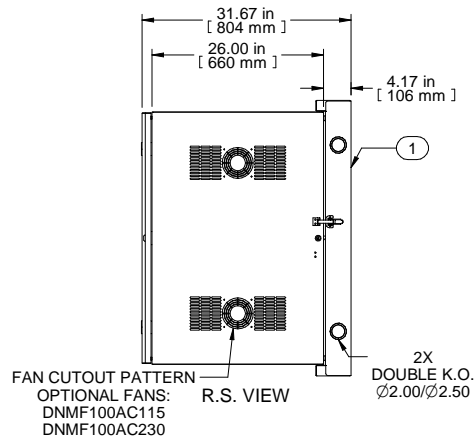

ISOMETRIC

POWER BAR MOUNTING WITHOUT 'U' SPACE

Item Number	Title	Quantity
1	HWM - REAR MOUNT ASSY	1
2	HWM - CENTRE SECTION	1
3	HWM - VENTED DOOR ASSY	1
4	19" TAPPED PANEL RAILS (PAIR)	1

**PART NUMBERS**  
HWM2420U26BK PAINTED BLACK SAND TEXTURED  
VENTED FRONT DOOR