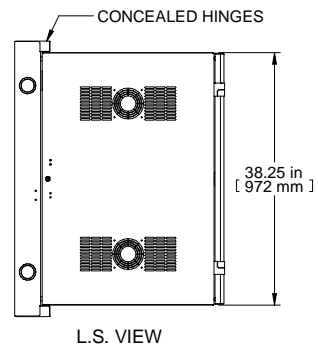

ISOMETRIC

POWER BAR MOUNTING WITHOUT 'U' SPACE

Item Number	Title	Quantity
1	HWM - REAR MOUNT ASSY	1
2	HWM - CENTRE SECTION	1
3	HWM - VENTED DOOR ASSY	1
4	19" TAPPED PANEL RAILS (PAIR)	1

**PART NUMBERS**  
HWM2420U26BK PAINTED BLACK SAND TEXTURED  
VENTED FRONT DOOR