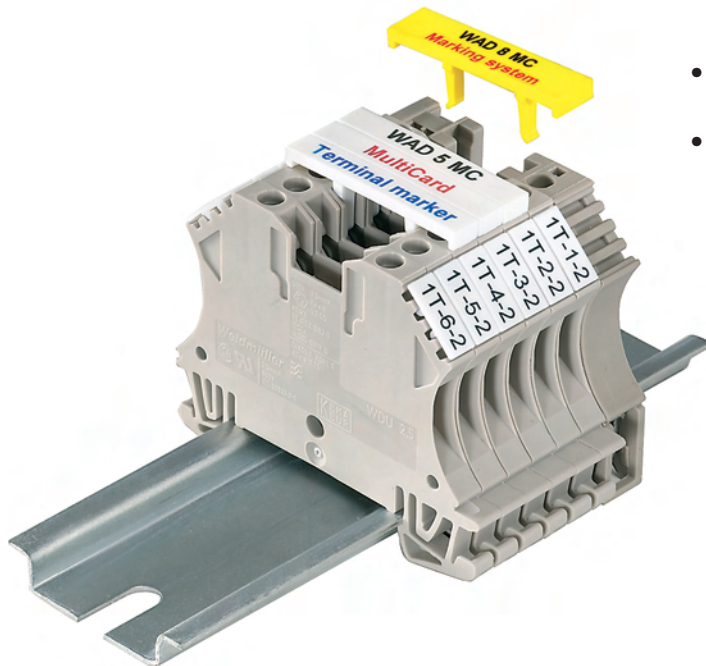

Terminal marker WAD

NEW

- Top-quality and resistant printing with PrintJet printer
- WAD marker and cover for the terminals of the W-series and end brackets WEW 35/2 and ZEW 35/2
- Available as neutral marker, custom printing or with lightning flash
- Fast and easy assembling

The NEW Multicard WAD-type markers can be printed by PrintJet printers. Printing with the PrintJet PRO, in particular, enables terminal strips to be labeled in a variety of characters, symbols and colors.

WAD 5 MC NE WS

WAD 5 MC NE GE

WAD 8 MC NE WS

WAD 8 MC NE GE

Technical data

Material	Polyamide PA 66
Temperature range	-40° ... +100 °C
Flammability rating	V2 according to UL 94
Suitable for	Feed-through terminal WDU 2.5, WDU 4, WDU 6 and WDU 10 End bracket WEW 35/2 and ZEW 35/2
Printable with	PrintJet and PrintJet PRO
Not printable with	SMark Laser and Plotter