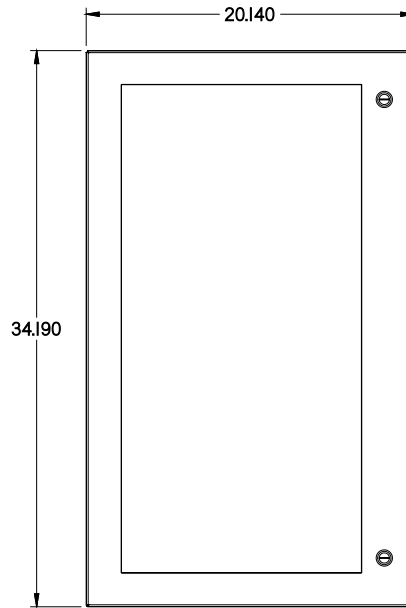

PART No. 1481WDH3624

for more information visit
www.hammfg.com

Data subject to change without notice

TOP VIEW

FRONT VIEW

RIGHT SIDE VIEW

BOTTOM VIEW