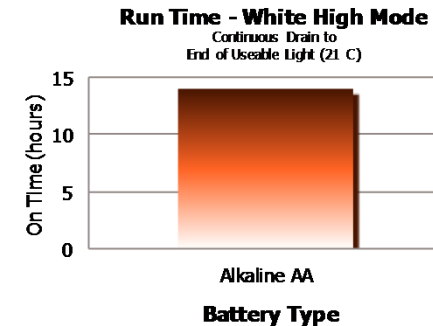

Performance:

Tested according to ANSI/NEMA FL 1 Standards.

Important Notice

This datasheet contains information specific to products manufactured at the time of its publication
Contents herein do not constitute a warranty
©Energizer / All Rights Reserved