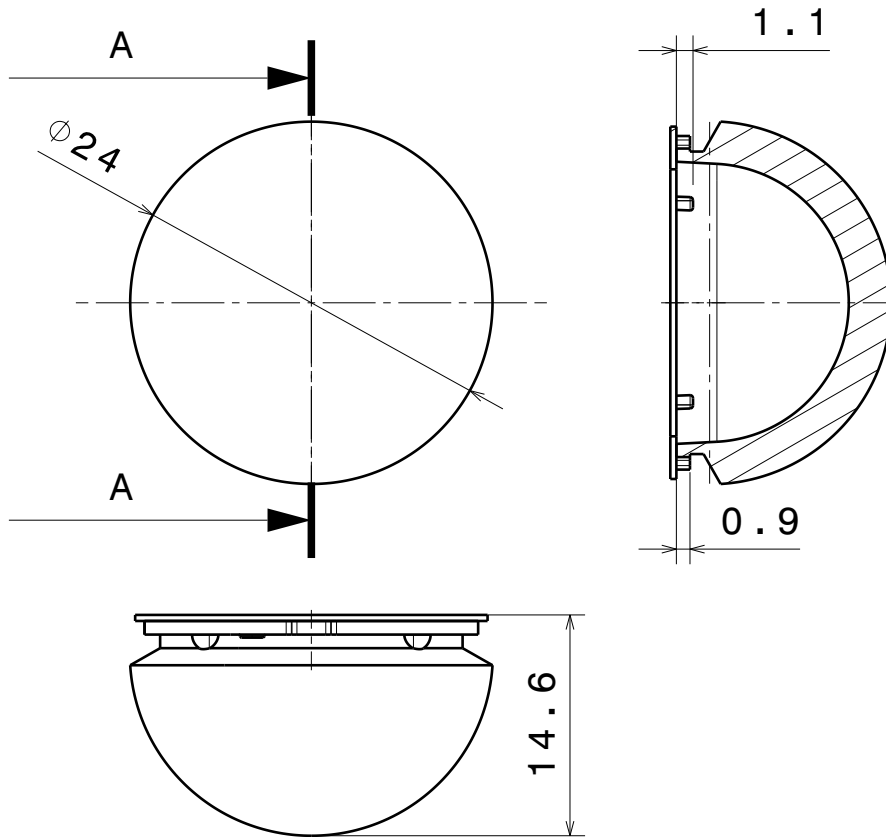

D

C

B

A

INDEX	PART NO	DESCRIPTION	MATERIAL	COLOUR
1	C15419	ZORYA-MINI	PC	Clear

Tolerances if not otherwise shown  
According to DIN ISO 2768-1  
Linear measures:  
Up to 30mm class M, otherwise class C.  
According to DIN ISO 2768-2  
Form and position: class L

**LEDiL**

Ledil Oy  
Salorankatu 10  
FIN 24240 SALO  
Finland

THIRD ANGLE PROJECTION:

DRAWING TITLE

CA15584\_ZORYA-MINI-TAPE

This drawing is the property  
of LEDiL Oy. It may not be  
reproduced, copied or  
communicated without a written  
agreement with LEDiL Oy.

SIZE PART NUMBER

A4

CA15584

SCALE 2:1 WEIGHT 2,4 g SHEET 1/1

D

A