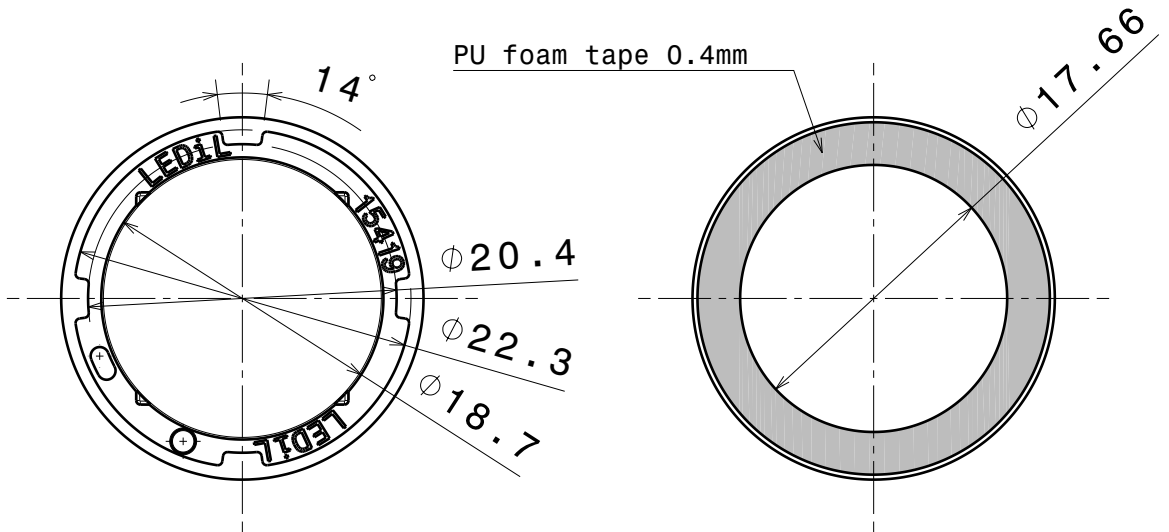

D

C

B

A

INDEX	PART NO	DESCRIPTION	MATERIAL	COLOUR
1	C15419	ZORYA-MINI	PC	Clear

Tolerances if not otherwise shown  
According to DIN ISO 2768-1  
Linear measures:  
Up to 30mm class M, otherwise class C.  
According to DIN ISO 2768-2  
Form and position: class L

**LEDiL**

Ledil Oy  
Salorankatu 10  
FIN 24240 SALO  
Finland

THIRD ANGLE PROJECTION:

DRAWING TITLE

CA15584\_ZORYA-MINI-TAPE

This drawing is the property  
of LEDiL Oy. It may not be  
reproduced, copied or  
communicated without a written  
agreement with LEDiL Oy.

SIZE PART NUMBER

A4

CA15584

SCALE 2:1 WEIGHT 2,4 g SHEET 1/1

D

A